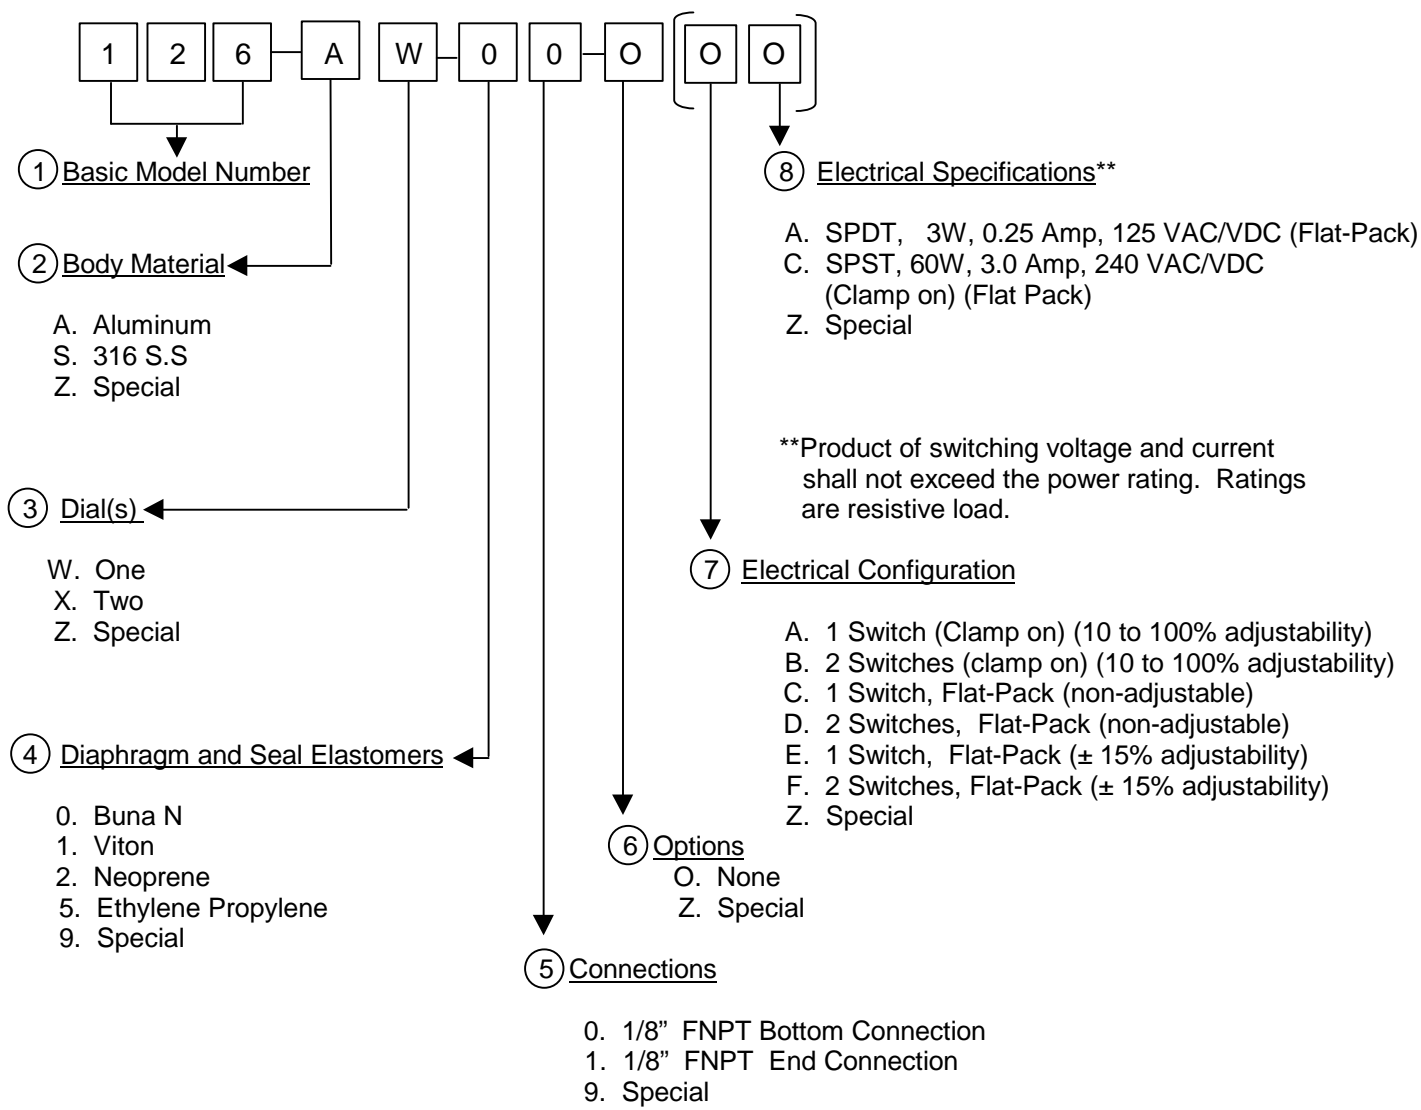

① **MODEL 126/127 SPECIFICATIONS** \*(Contact Factory for O.E.M. pricing)

126-AW-00-00, 3000 PSIG Working Pressure, S.S. Piston, Aluminum Body & End Plug, Accuracy ±5% F.S. (Ascending), 1/8" FNPT Bottom Mount, Range: 0-5 PSID thru 0-20 PSID
127-AW-00-00, 3000 PSIG Working Pressure, S.S. Piston, Aluminum Body & End Plug, Accuracy ±5% F.S. (Ascending), 1/8" FNPT Bottom Mount, Range: 0-25 PSID thru 0-100 PSID
126-SW-00-00, 3000 PSIG Working Pressure, S.S. Piston, 316 S.S. Body & End Plug, Accuracy ±5% F.S. (Ascending), 1/8" FNPT Bottom Mount, Range: 0-5 PSID thru 0-20 PSID
127-SW-00-00, 3000 PSIG Working Pressure, S.S. Piston, 316 S.S. Body & End Plug, Accuracy ±5% F.S. (Ascending), 1/8" FNPT Bottom Mount, Range: 0-25 PSID thru 0-100 PSID

**Part Numbering System (Options)**

\*Based on minimum purchase of 100 units with minimum 50 units per shipment.