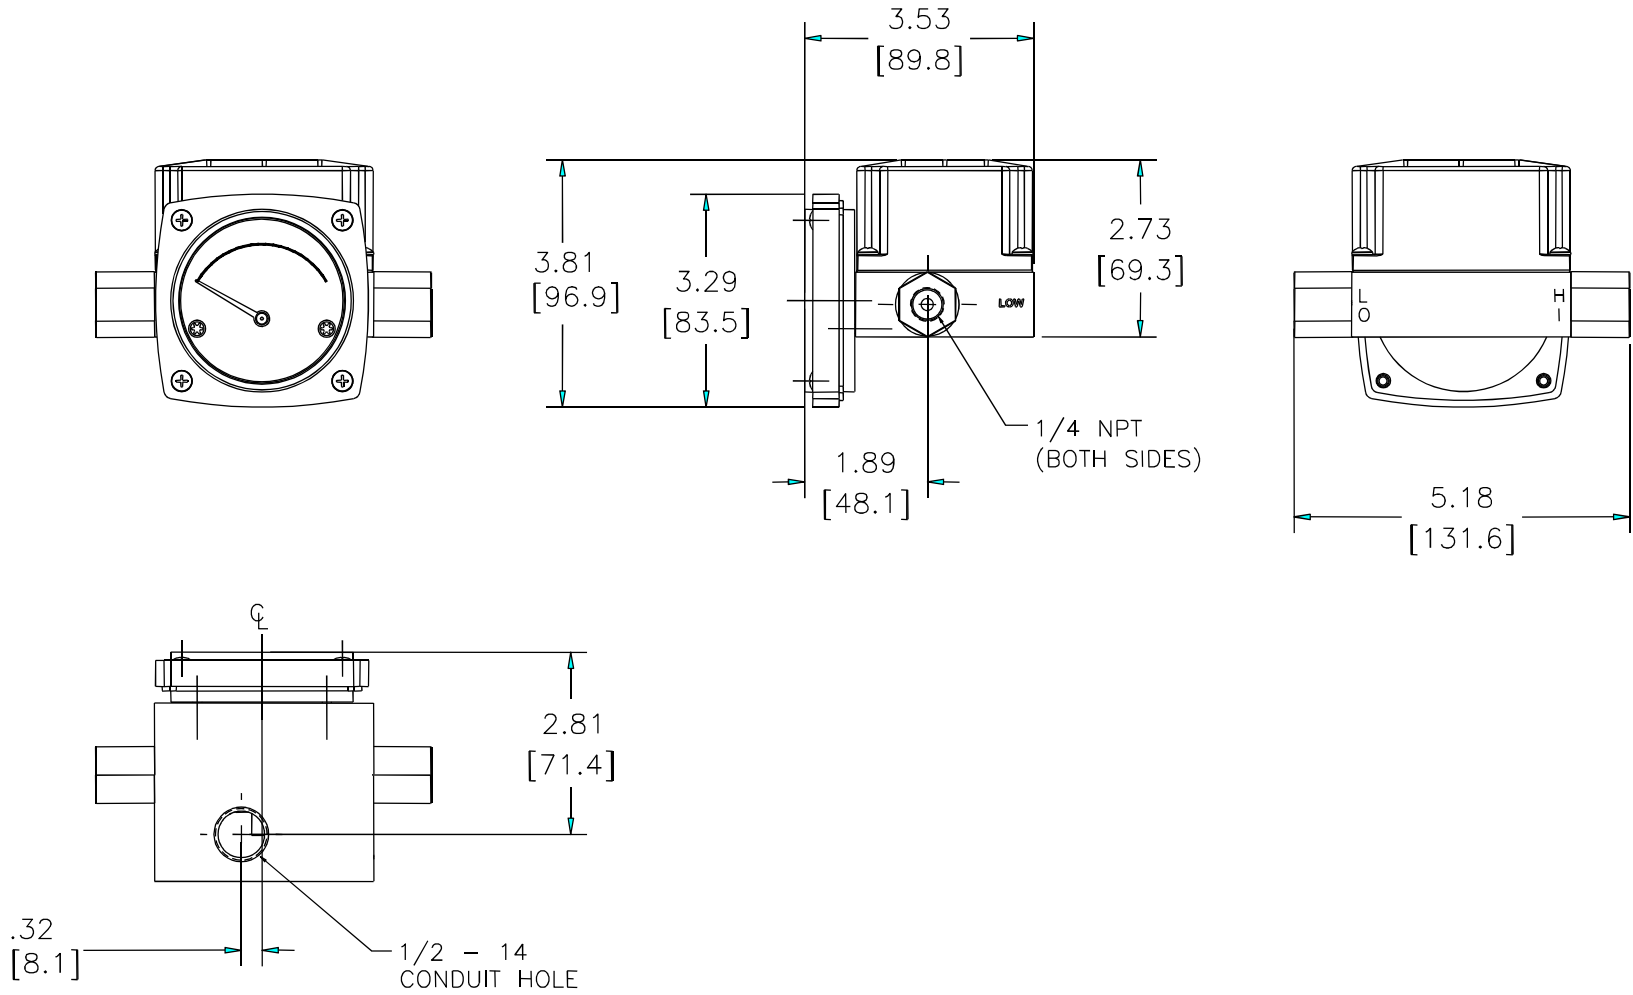

Model 121, End Connected, 2 1/2" dial

Model 121 back ports, 4 1/2" dial

# MODEL 121 WALL MOUNT

Model 121, Pipe Mount , 4.5 " Dial

Model 121 4 1/2" Dial Panel Cutout

Model 121 2 1/2" Dial Panel Cutout