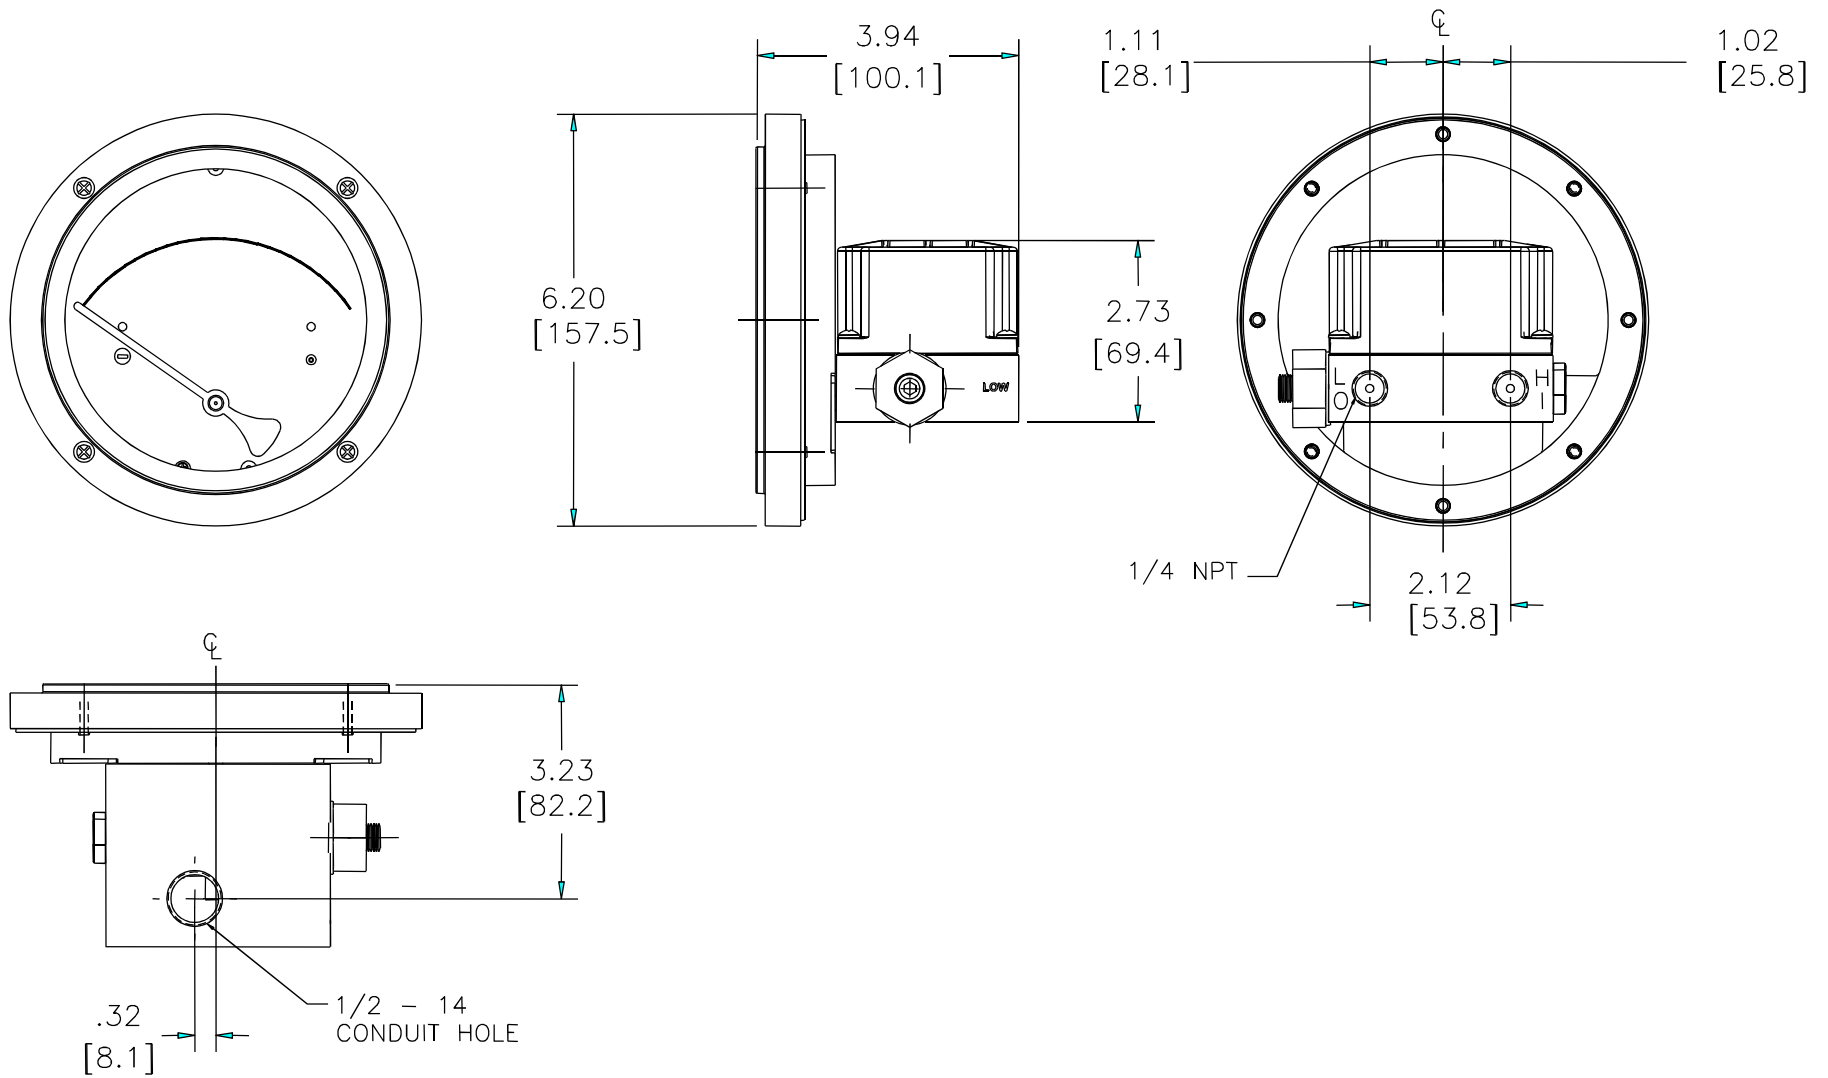

Model 121, End Connected, 2 1/2" dial

Model 121 back ports, 4 1/2" dial

# MODEL 121 WALL MOUNT

Model 121, Pipe Mount , 4.5 " Dial

Model 121 4 1/2" Dial Panel Cutout

Model 121 2 1/2" Dial Panel Cutout