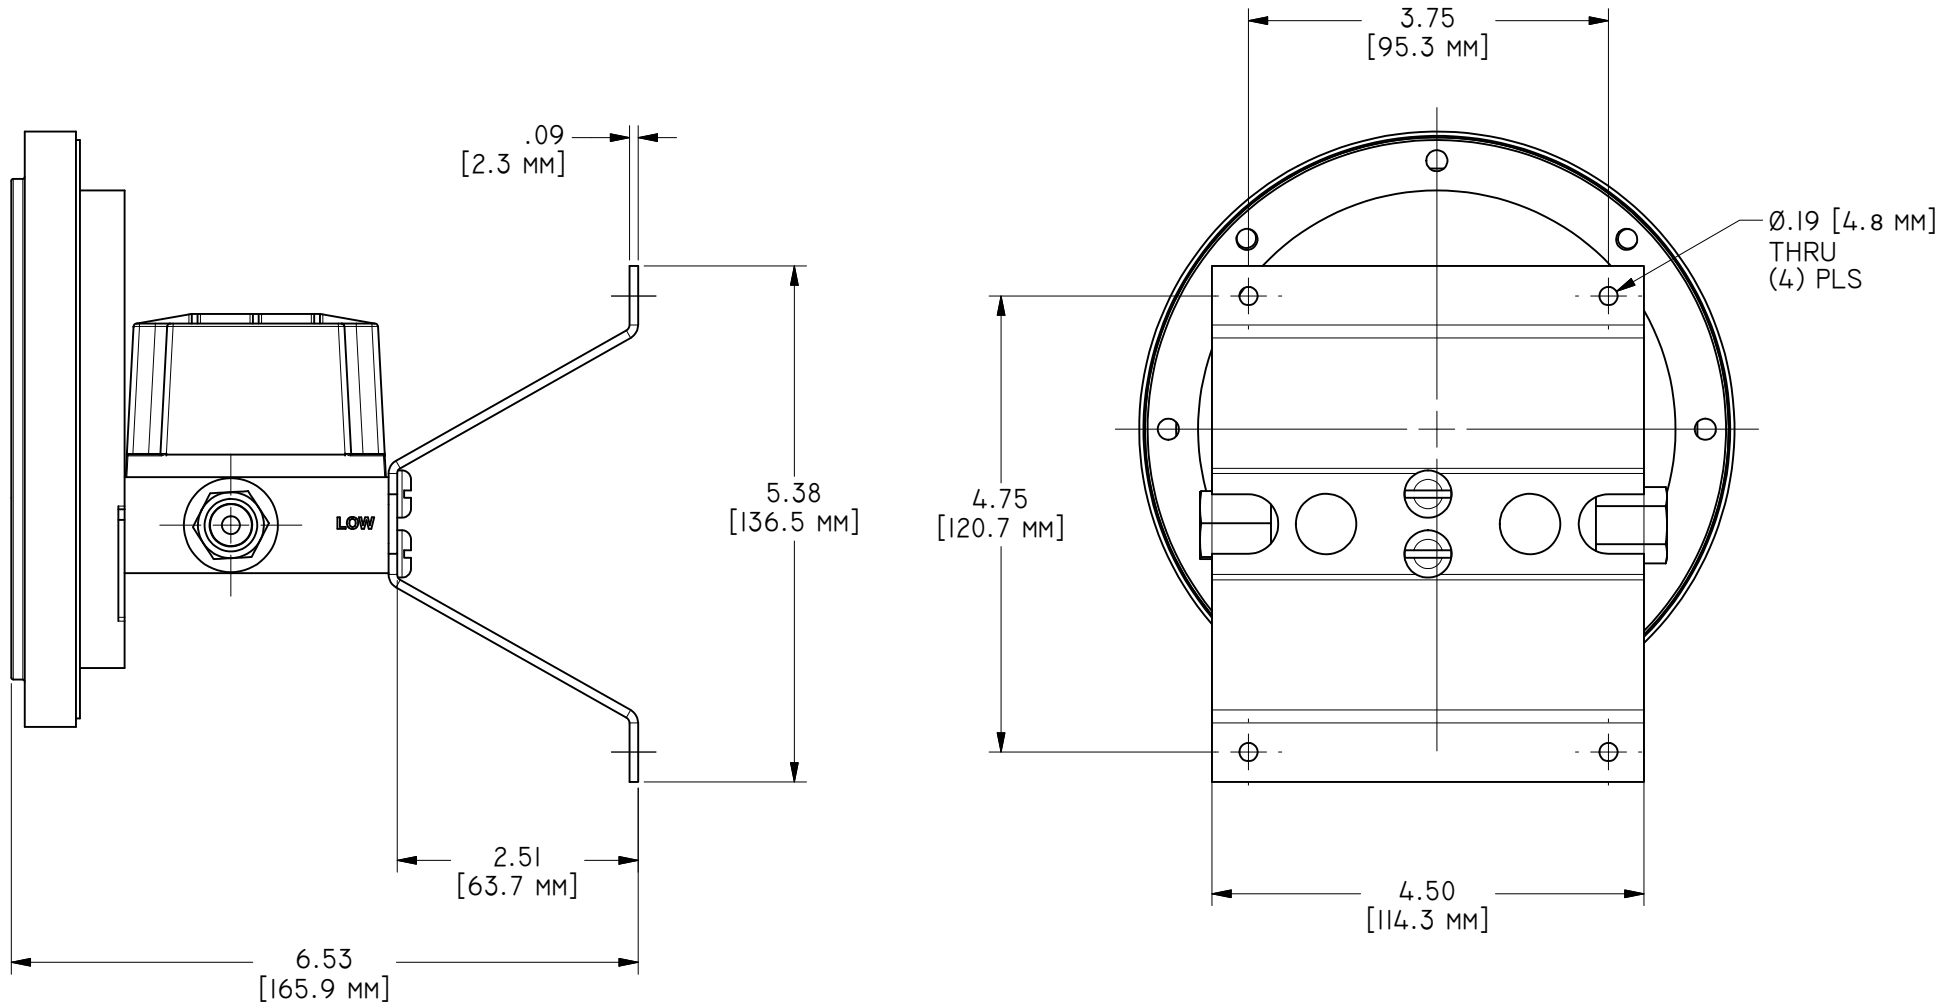

Model 121, End Connected, 2 1/2" dial

Model 121 back ports, 4 1/2" dial

# MODEL 121 WALL MOUNT

Model 121, Pipe Mount , 4.5 " Dial

Model 121 4 1/2" Dial Panel Cutout

Model 121 2 1/2" Dial Panel Cutout