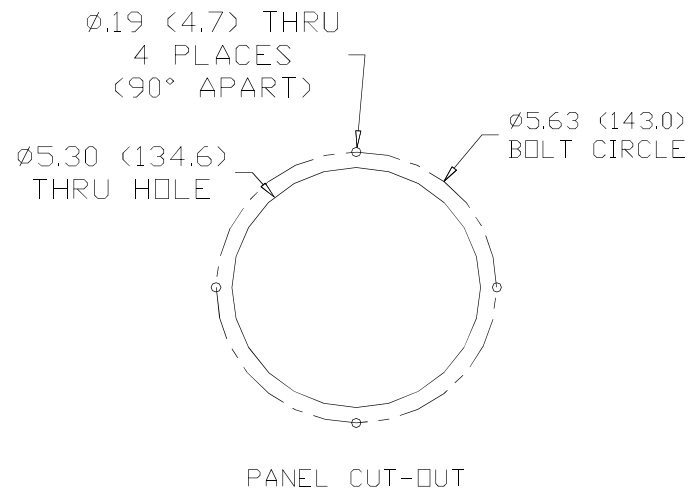

Model 121, End Connected, 2 1/2" dial

Model 121 back ports, 4 1/2" dial

# MODEL 121 WALL MOUNT

Model 121, Pipe Mount , 4.5 " Dial

Model 121 4 1/2" Dial Panel Cutout

Model 121 2 1/2" Dial Panel Cutout