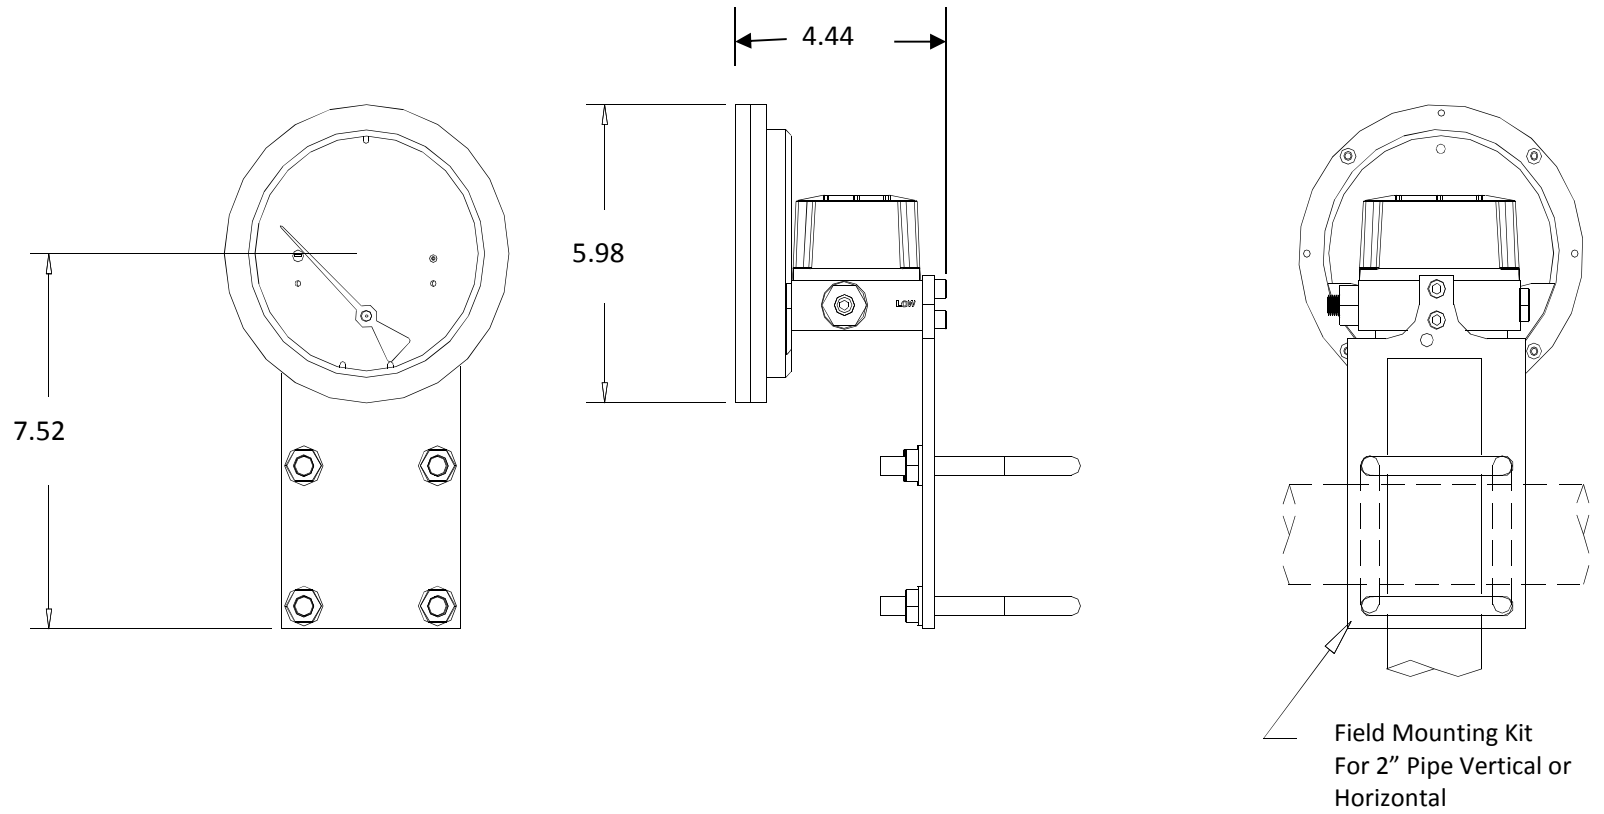

Model 121, End Connected, 2 1/2" dial

Model 121 back ports, 4 1/2" dial

# MODEL 121 WALL MOUNT

Model 121, Pipe Mount , 4.5 " Dial

Model 121 4 1/2" Dial Panel Cutout

Model 121 2 1/2" Dial Panel Cutout