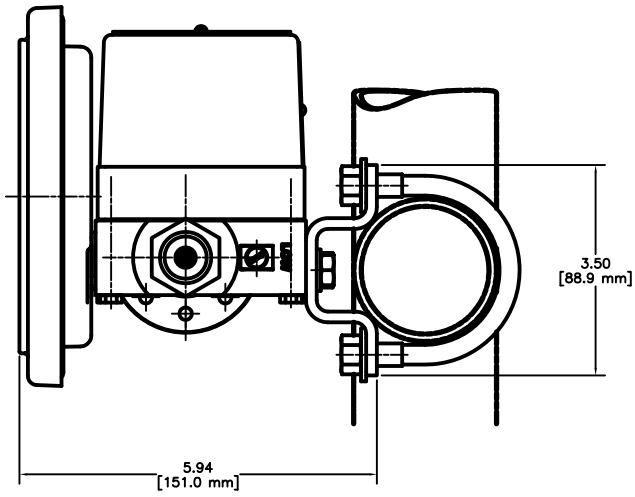

MODEL 240 CARBON STEEL 2 INCH PIPE MOUNT

MODEL 240 STAINLESS STEEL 2 INCH PIPE MOUNT