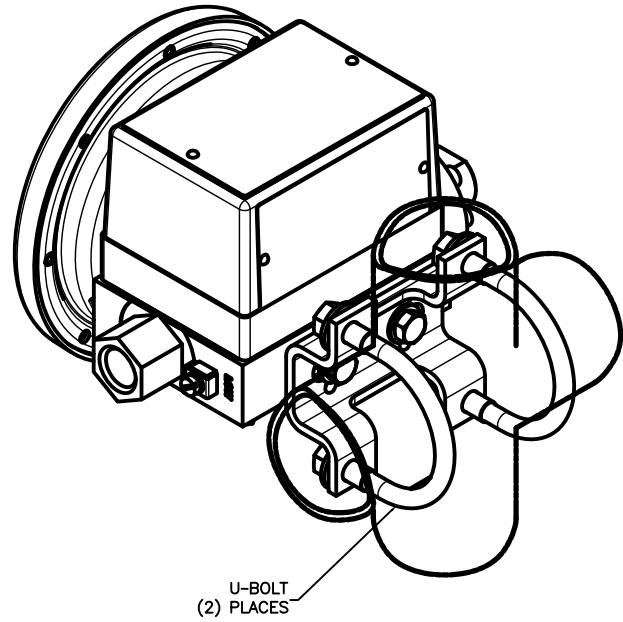

MODEL 240 CARBON STEEL 2 INCH PIPE MOUNT

MODEL 240 STAINLESS STEEL 2 INCH PIPE MOUNT