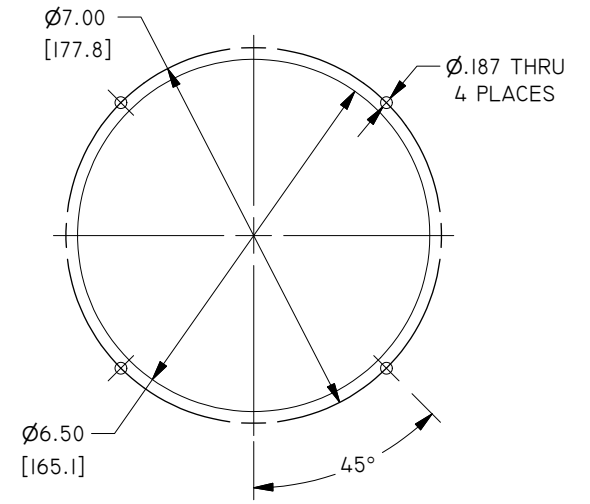

MODEL 115 DIMENSIONS

PANEL CUT OUT