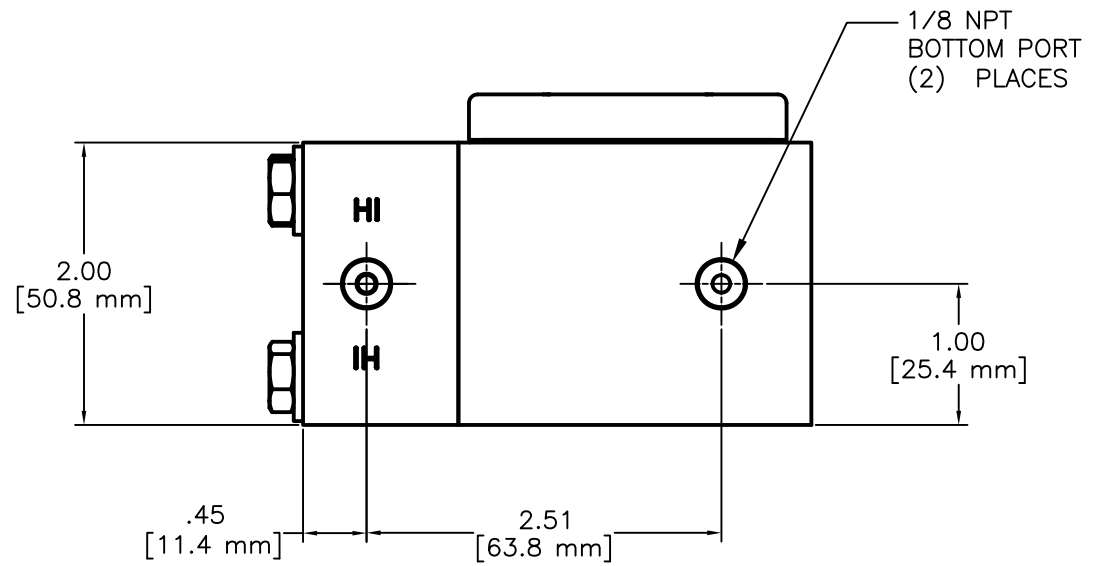

MODEL 146 DP INDICATOR

MODEL 146 DP SWITCH  
WITH HIRSCHMANN CONNECTOR