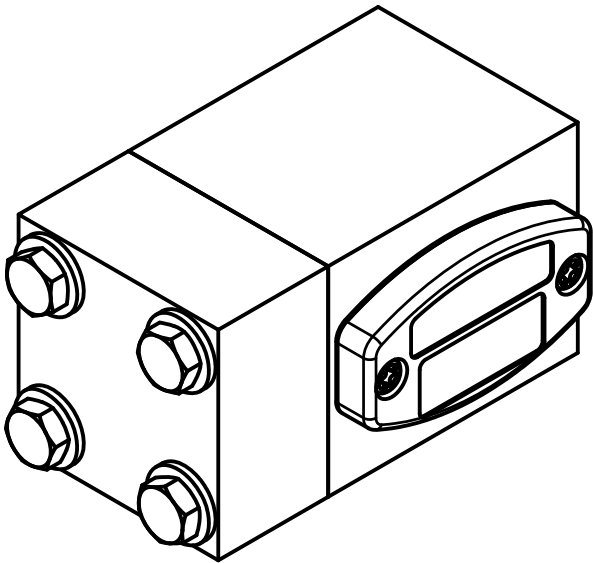

MODEL 146 DP INDICATOR

MODEL 146 DP SWITCH  
WITH HIRSCHMANN CONNECTOR