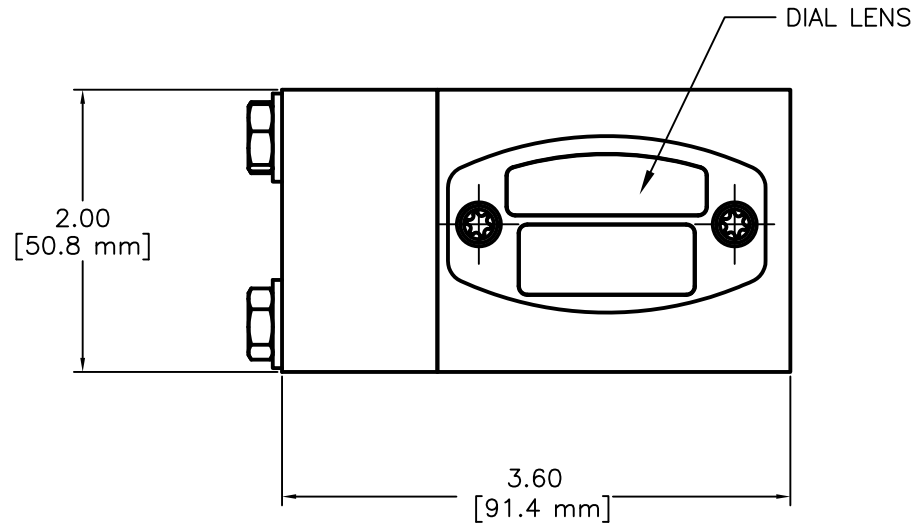

MODEL 146 DP INDICATOR

MODEL 146 DP SWITCH  
WITH HIRSCHMANN CONNECTOR