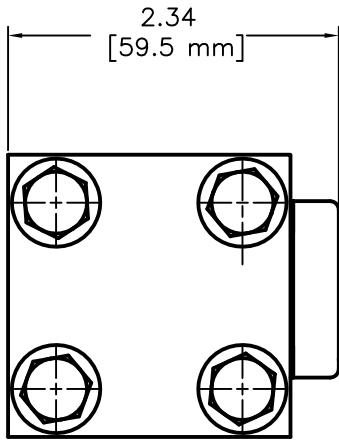

MODEL 146 DP INDICATOR

MODEL 146 DP SWITCH  
WITH HIRSCHMANN CONNECTOR