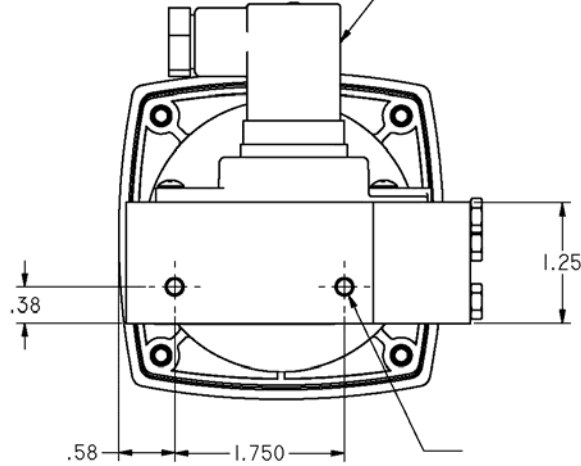

Dimensional Drawings

TOP MOUNTED
ADJUSTABLE SWITCH
WITH HIRSHMANN
CONNECTOR

10-32 UNF-2B
(7) MIN. THREADS
(2) MOUNTING HOLES

MODEL 522 PANEL CUT-OUT DIMENSIONS

4-1/2 in. DIAL PANEL CUT-OUT

2-1/2 in. DIAL PANEL CUT-OUT