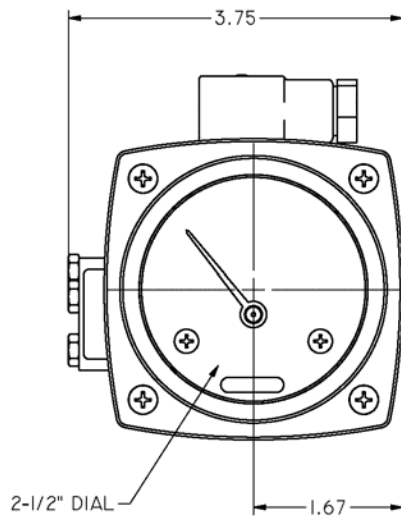

Dimensional Drawings

TOP MOUNTED
ADJUSTABLE SWITCH
WITH HIRSHMANN
CONNECTOR

10-32 UNF-2B
(7) MIN. THREADS
(2) MOUNTING HOLES

MODEL 522 PANEL CUT-OUT DIMENSIONS

4-1/2 in. DIAL PANEL CUT-OUT

2-1/2 in. DIAL PANEL CUT-OUT