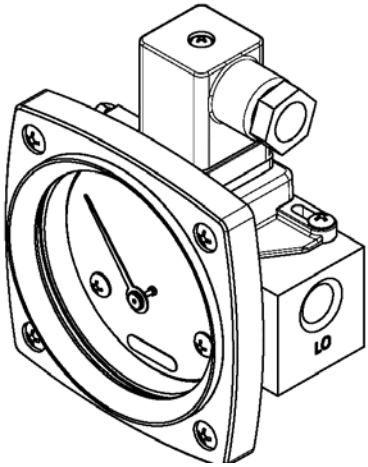

Dimensional Drawings

TOP MOUNTED
ADJUSTABLE SWITCH
WITH HIRSHMANN
CONNECTOR

10-32 UNF-2B
(7) MIN. THREADS
(2) MOUNTING HOLES

MODEL 522 PANEL CUT-OUT DIMENSIONS

4-1/2 in. DIAL PANEL CUT-OUT

2-1/2 in. DIAL PANEL CUT-OUT