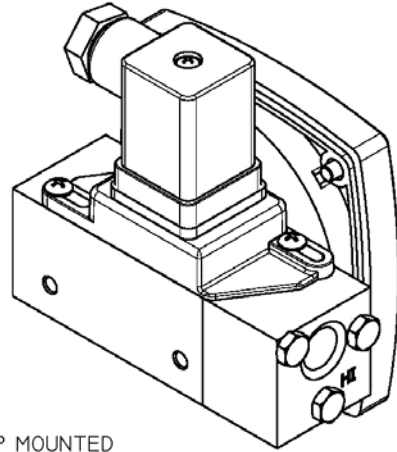

Dimensional Drawings

TOP MOUNTED
ADJUSTABLE SWITCH
WITH HIRSHMANN
CONNECTOR

10-32 UNF-2B
(7) MIN. THREADS
(2) MOUNTING HOLES

MODEL 522 PANEL CUT-OUT DIMENSIONS

4-1/2 in. DIAL PANEL CUT-OUT

2-1/2 in. DIAL PANEL CUT-OUT