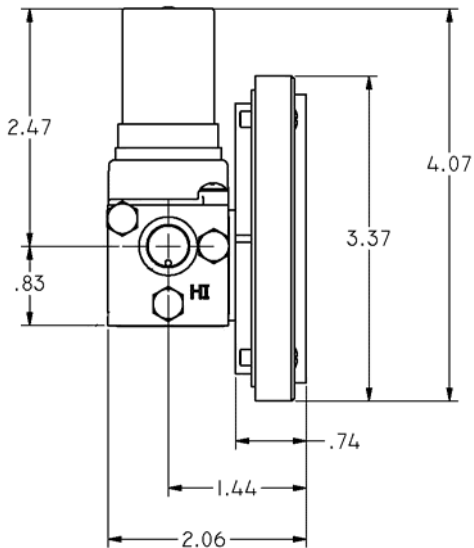

Dimensional Drawings

TOP MOUNTED
ADJUSTABLE SWITCH
WITH HIRSHMANN
CONNECTOR

10-32 UNF-2B
(7) MIN. THREADS
(2) MOUNTING HOLES

MODEL 522 PANEL CUT-OUT DIMENSIONS

4-1/2 in. DIAL PANEL CUT-OUT

2-1/2 in. DIAL PANEL CUT-OUT