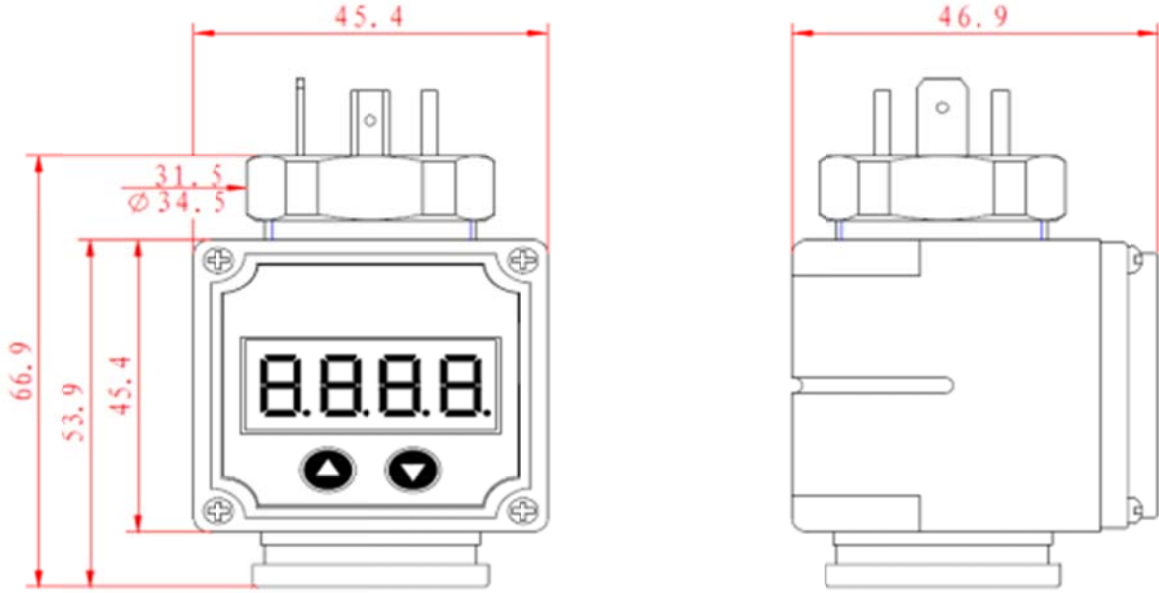

8.0 Dimensional Information (cont.)

Series 710 \ 715 LCD \ LED Display

**Mid-West®
Instrument**

6500 Dobry Dr. Sterling Heights, MI 48314
(586)254-6500 FAX (586)254-6509
E-Mail: sales@midwestinstrument.com

Web Page: www.midwestinstrument.com