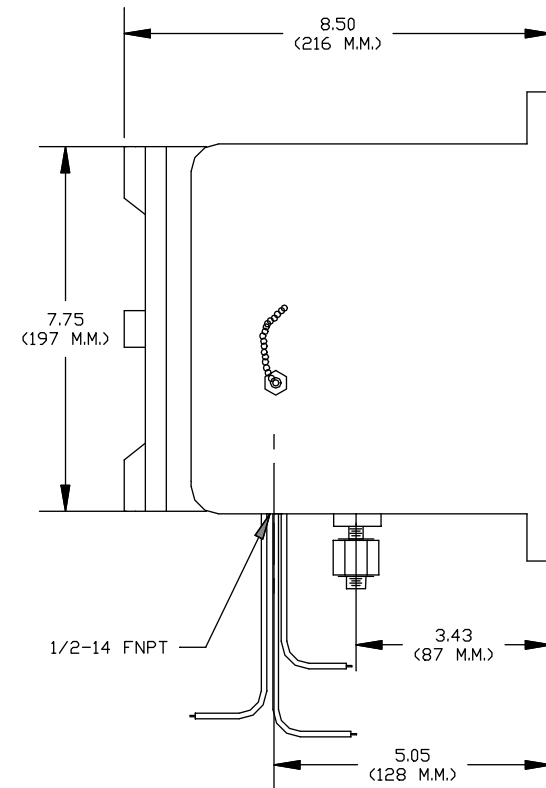

Dimensional Division 1 Electrical Model 120

MODEL 120

Electrical Configuration: J or K
CLASS I, DIV. 1, GROUPS C & D
CLASS II, DIV 1, GROUPS E, F, & G
2 1/2 " DIAL, "0" PORT OPTION
SINGLE SWITCH, STANDARD PORT

2 1/2 Inch
Dial

Dimensional Division 1 Electrical Model 120

MODEL 120

Electrical Configuration: J or K
NEMA 4X ENCLOSURE CLASS I, DIV. 1, GROUPS C & D
CLASS II, DIV 1, GROUPS E, F, & G
4 1/2 " DIAL, "0" PORT OPTION
DOUBLE SWITCH, STANDARD PORT

4 1/2 Inch Dial
(3 1/2" Dial Mounted In
same Enclosure)

Dimensional Division 1 Electrical Model 120

**Typical 2" Pipe
Mounting
(4 1/2" Enclosure Shown)**