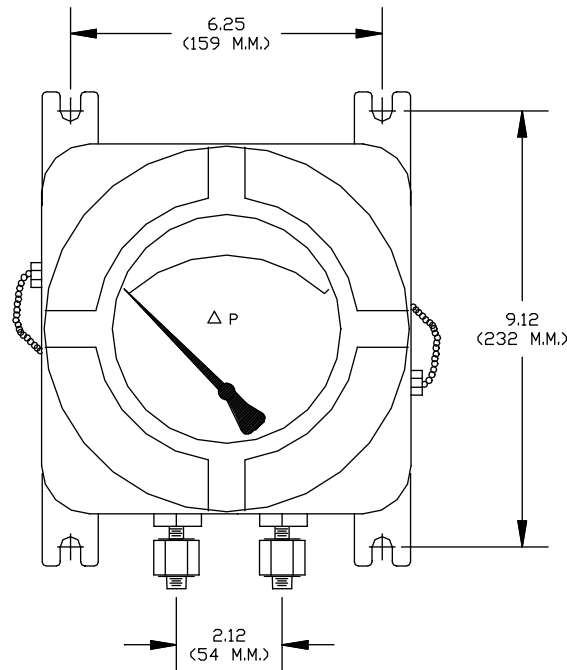

Dimensional Division 1 Electrical Model 120

MODEL 120

Electrical Configuration: J or K
CLASS I, DIV. 1, GROUPS C & D
CLASS II, DIV 1, GROUPS E, F, & G
2 1/2 " DIAL, "0" PORT OPTION
SINGLE SWITCH, STANDARD PORT

2 1/2 Inch
Dial

Dimensional Division 1 Electrical Model 120

MODEL 120

Electrical Configuration: J or K
NEMA 4X ENCLOSURE CLASS I, DIV. 1, GROUPS C & D
CLASS II, DIV 1, GROUPS E, F, & G
4 1/2 " DIAL, "0" PORT OPTION
DOUBLE SWITCH, STANDARD PORT

4 1/2 Inch Dial
(3 1/2" Dial Mounted In
same Enclosure)

Dimensional Division 1 Electrical Model 120

**Typical 2" Pipe
Mounting
(4 1/2" Enclosure Shown)**