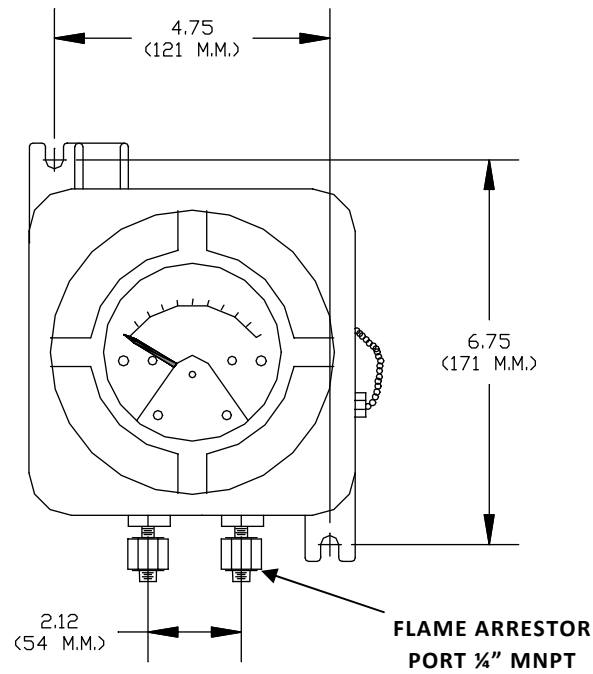

Dimensional Division 1 Electrical Model 120

MODEL 120

Electrical Configuration: J or K
CLASS I, DIV. 1, GROUPS C & D
CLASS II, DIV 1, GROUPS E, F, & G
2 1/2 " DIAL, "0" PORT OPTION
SINGLE SWITCH, STANDARD PORT

2 1/2 Inch
Dial

Dimensional Division 1 Electrical Model 120

MODEL 120

Electrical Configuration: J or K
NEMA 4X ENCLOSURE CLASS I, DIV. 1, GROUPS C & D
CLASS II, DIV 1, GROUPS E, F, & G
4 1/2 " DIAL, "0" PORT OPTION
DOUBLE SWITCH, STANDARD PORT

4 1/2 Inch Dial
(3 1/2" Dial Mounted In
same Enclosure)

Dimensional Division 1 Electrical Model 120

**Typical 2" Pipe
Mounting
(4 1/2" Enclosure Shown)**