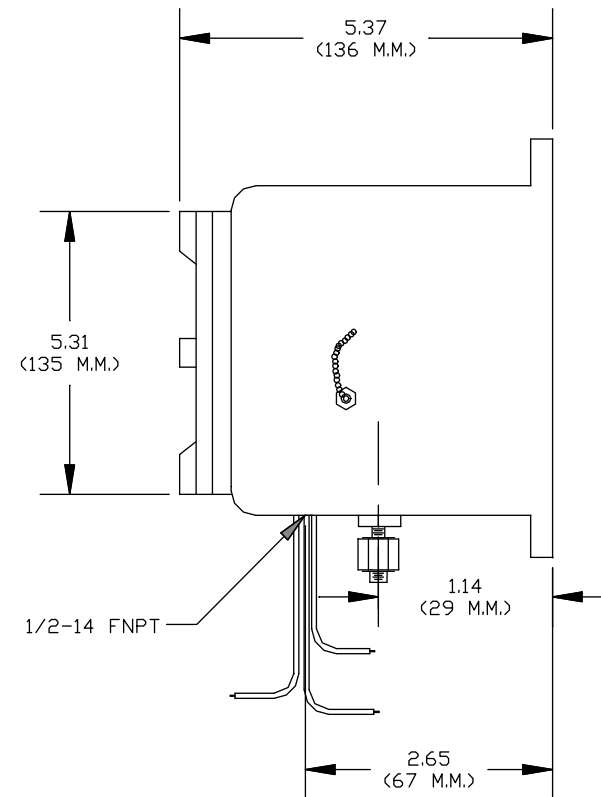

Dimensional Division 1 Electrical Model 120

MODEL 120

Electrical Configuration: J or K
CLASS I, DIV. 1, GROUPS C & D
CLASS II, DIV 1, GROUPS E, F, & G
2 1/2 " DIAL, "0" PORT OPTION
SINGLE SWITCH, STANDARD PORT

2 1/2 Inch
Dial

Dimensional Division 1 Electrical Model 120

MODEL 120

Electrical Configuration: J or K
NEMA 4X ENCLOSURE CLASS I, DIV. 1, GROUPS C & D
CLASS II, DIV 1, GROUPS E, F, & G
4 1/2 " DIAL, "0" PORT OPTION
DOUBLE SWITCH, STANDARD PORT

4 1/2 Inch Dial
(3 1/2" Dial Mounted In
same Enclosure)

Dimensional Division 1 Electrical Model 120

**Typical 2" Pipe
Mounting
(4 1/2" Enclosure Shown)**